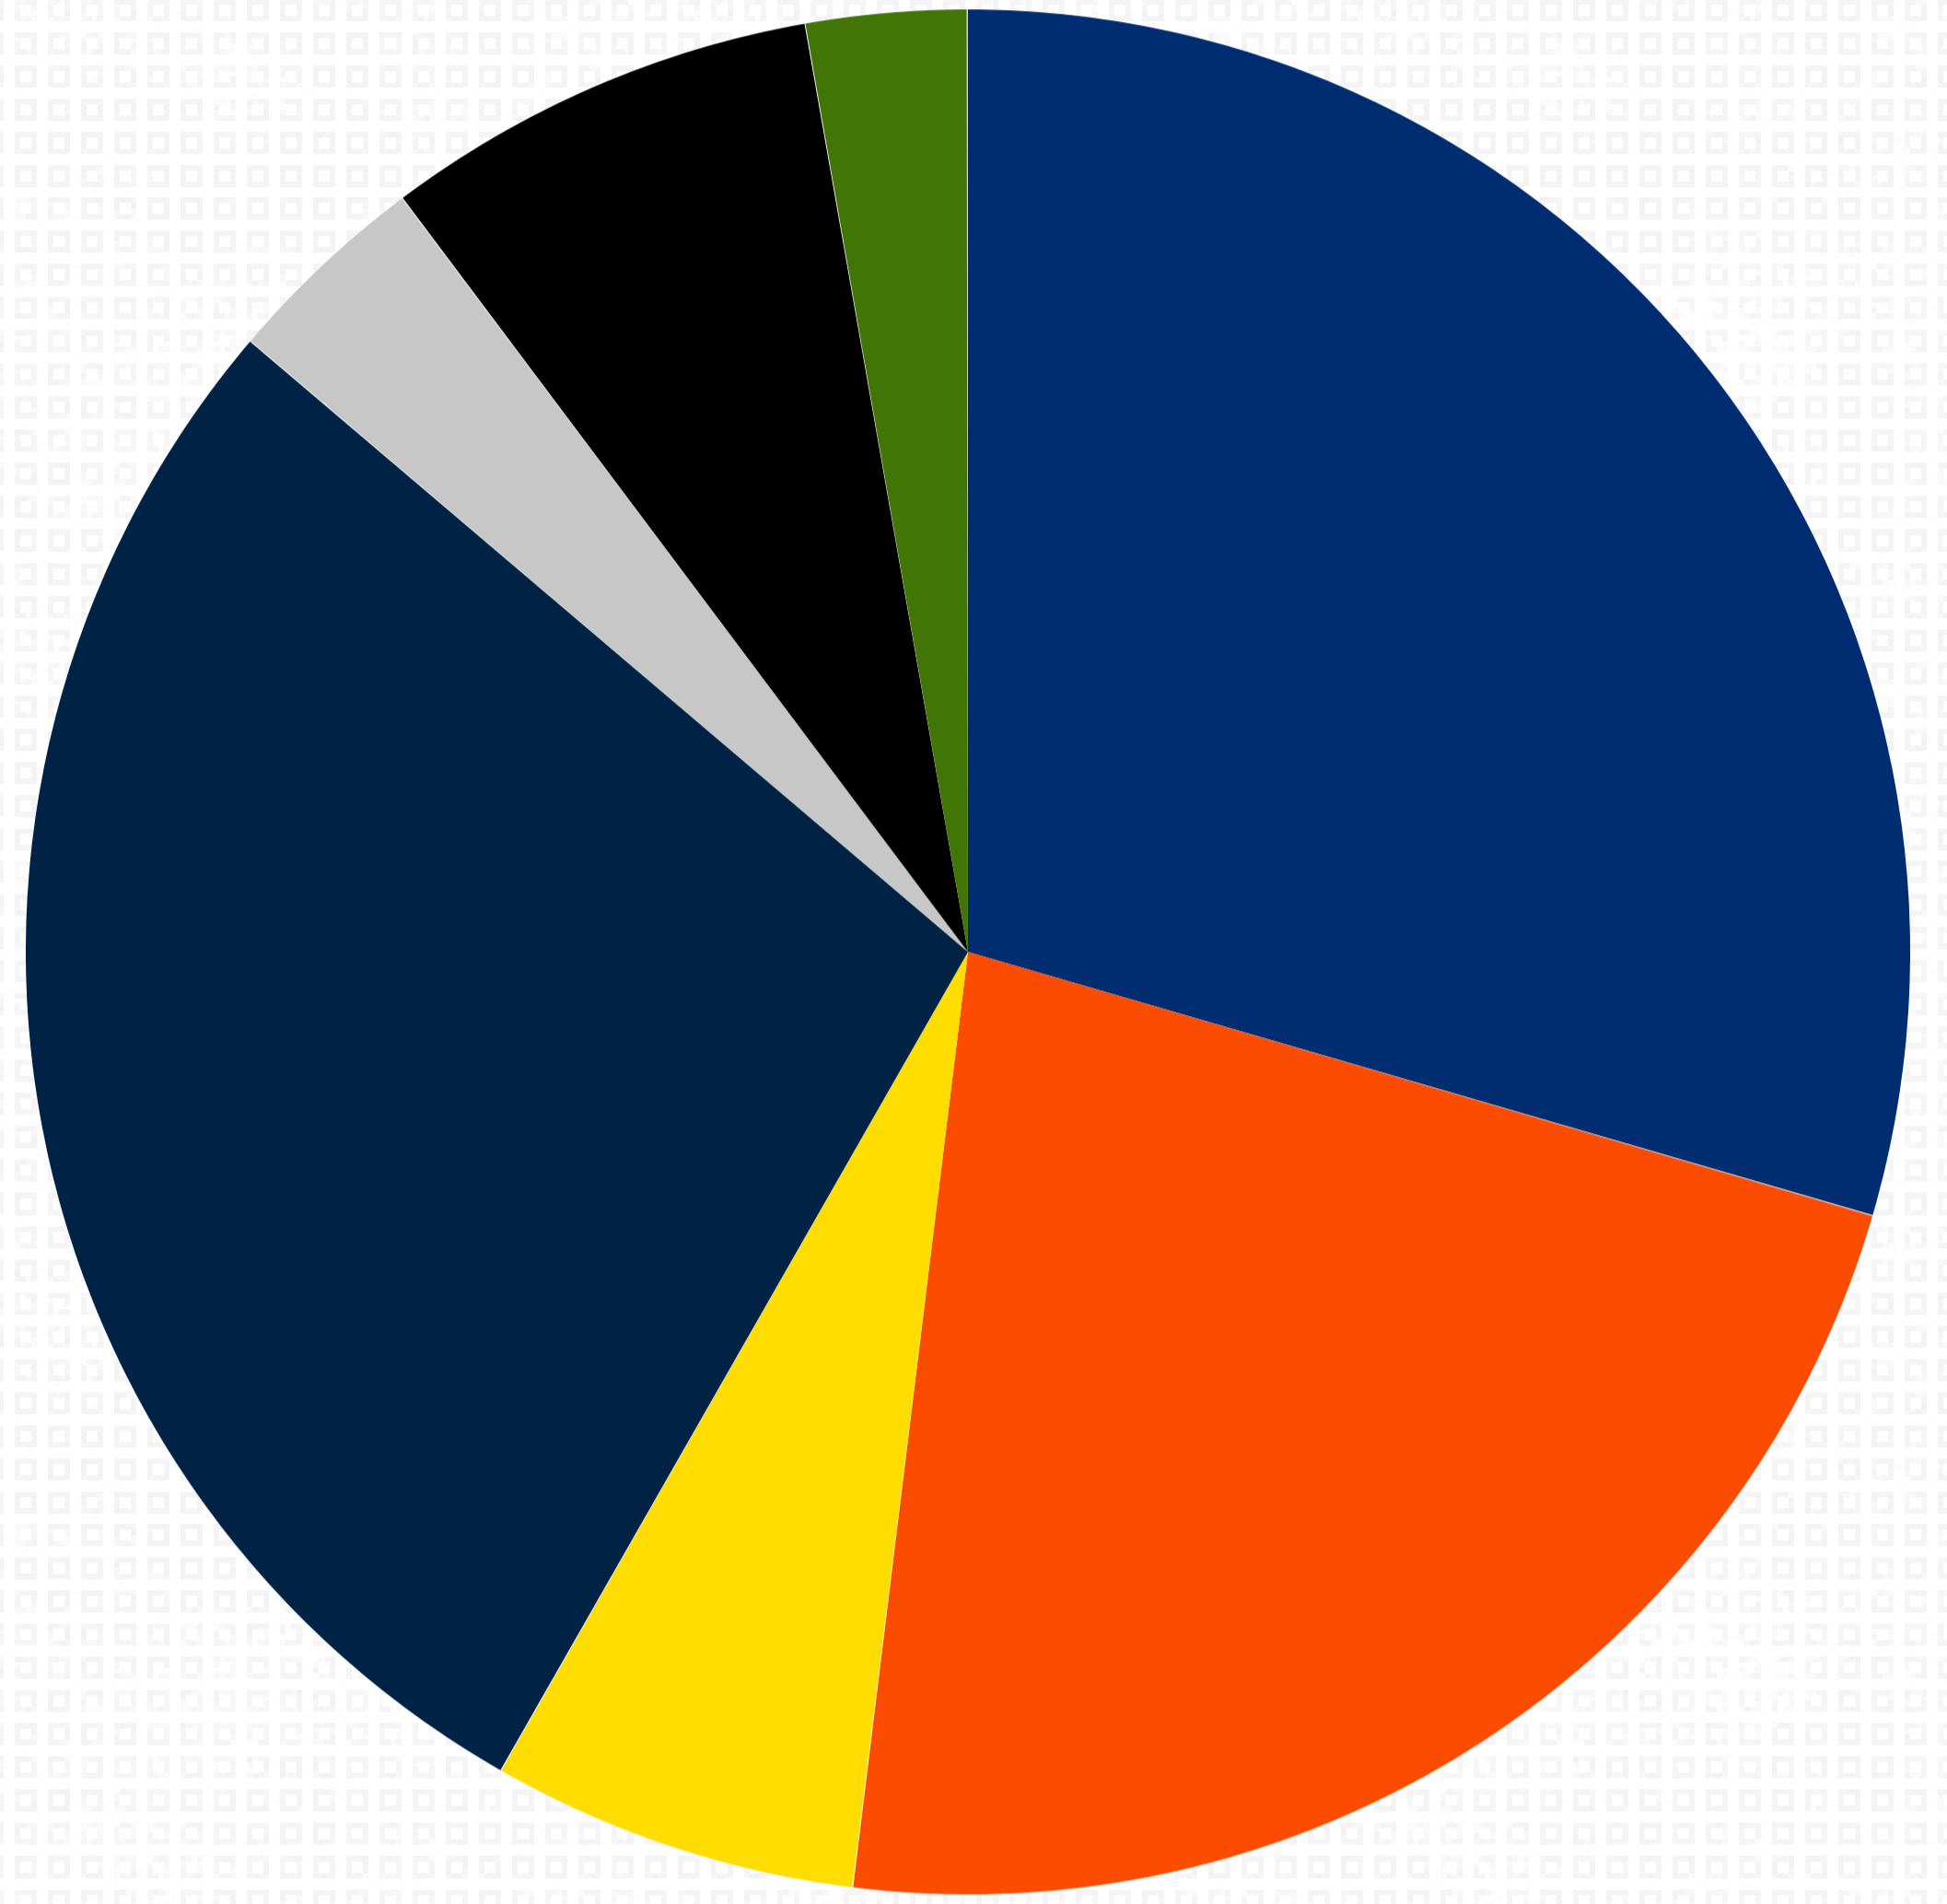

Enrollment

New Transfer Students

Who our 254 students are...

67%

Female

55%

Full-Time

35%

100% Online

Ethnicity/Race

White (29.53%) African American/Black (22.44%) Asian (6.3%)
 Hispanic (27.95%) Two or More Races (3.54%)
 Non-Resident Alien (7.48%) Unknown (2.76%)

Business Education/Behavioral Sciences Science/Engineering
 Christian Thought Fine Arts Humanities Nursing/Allied Health