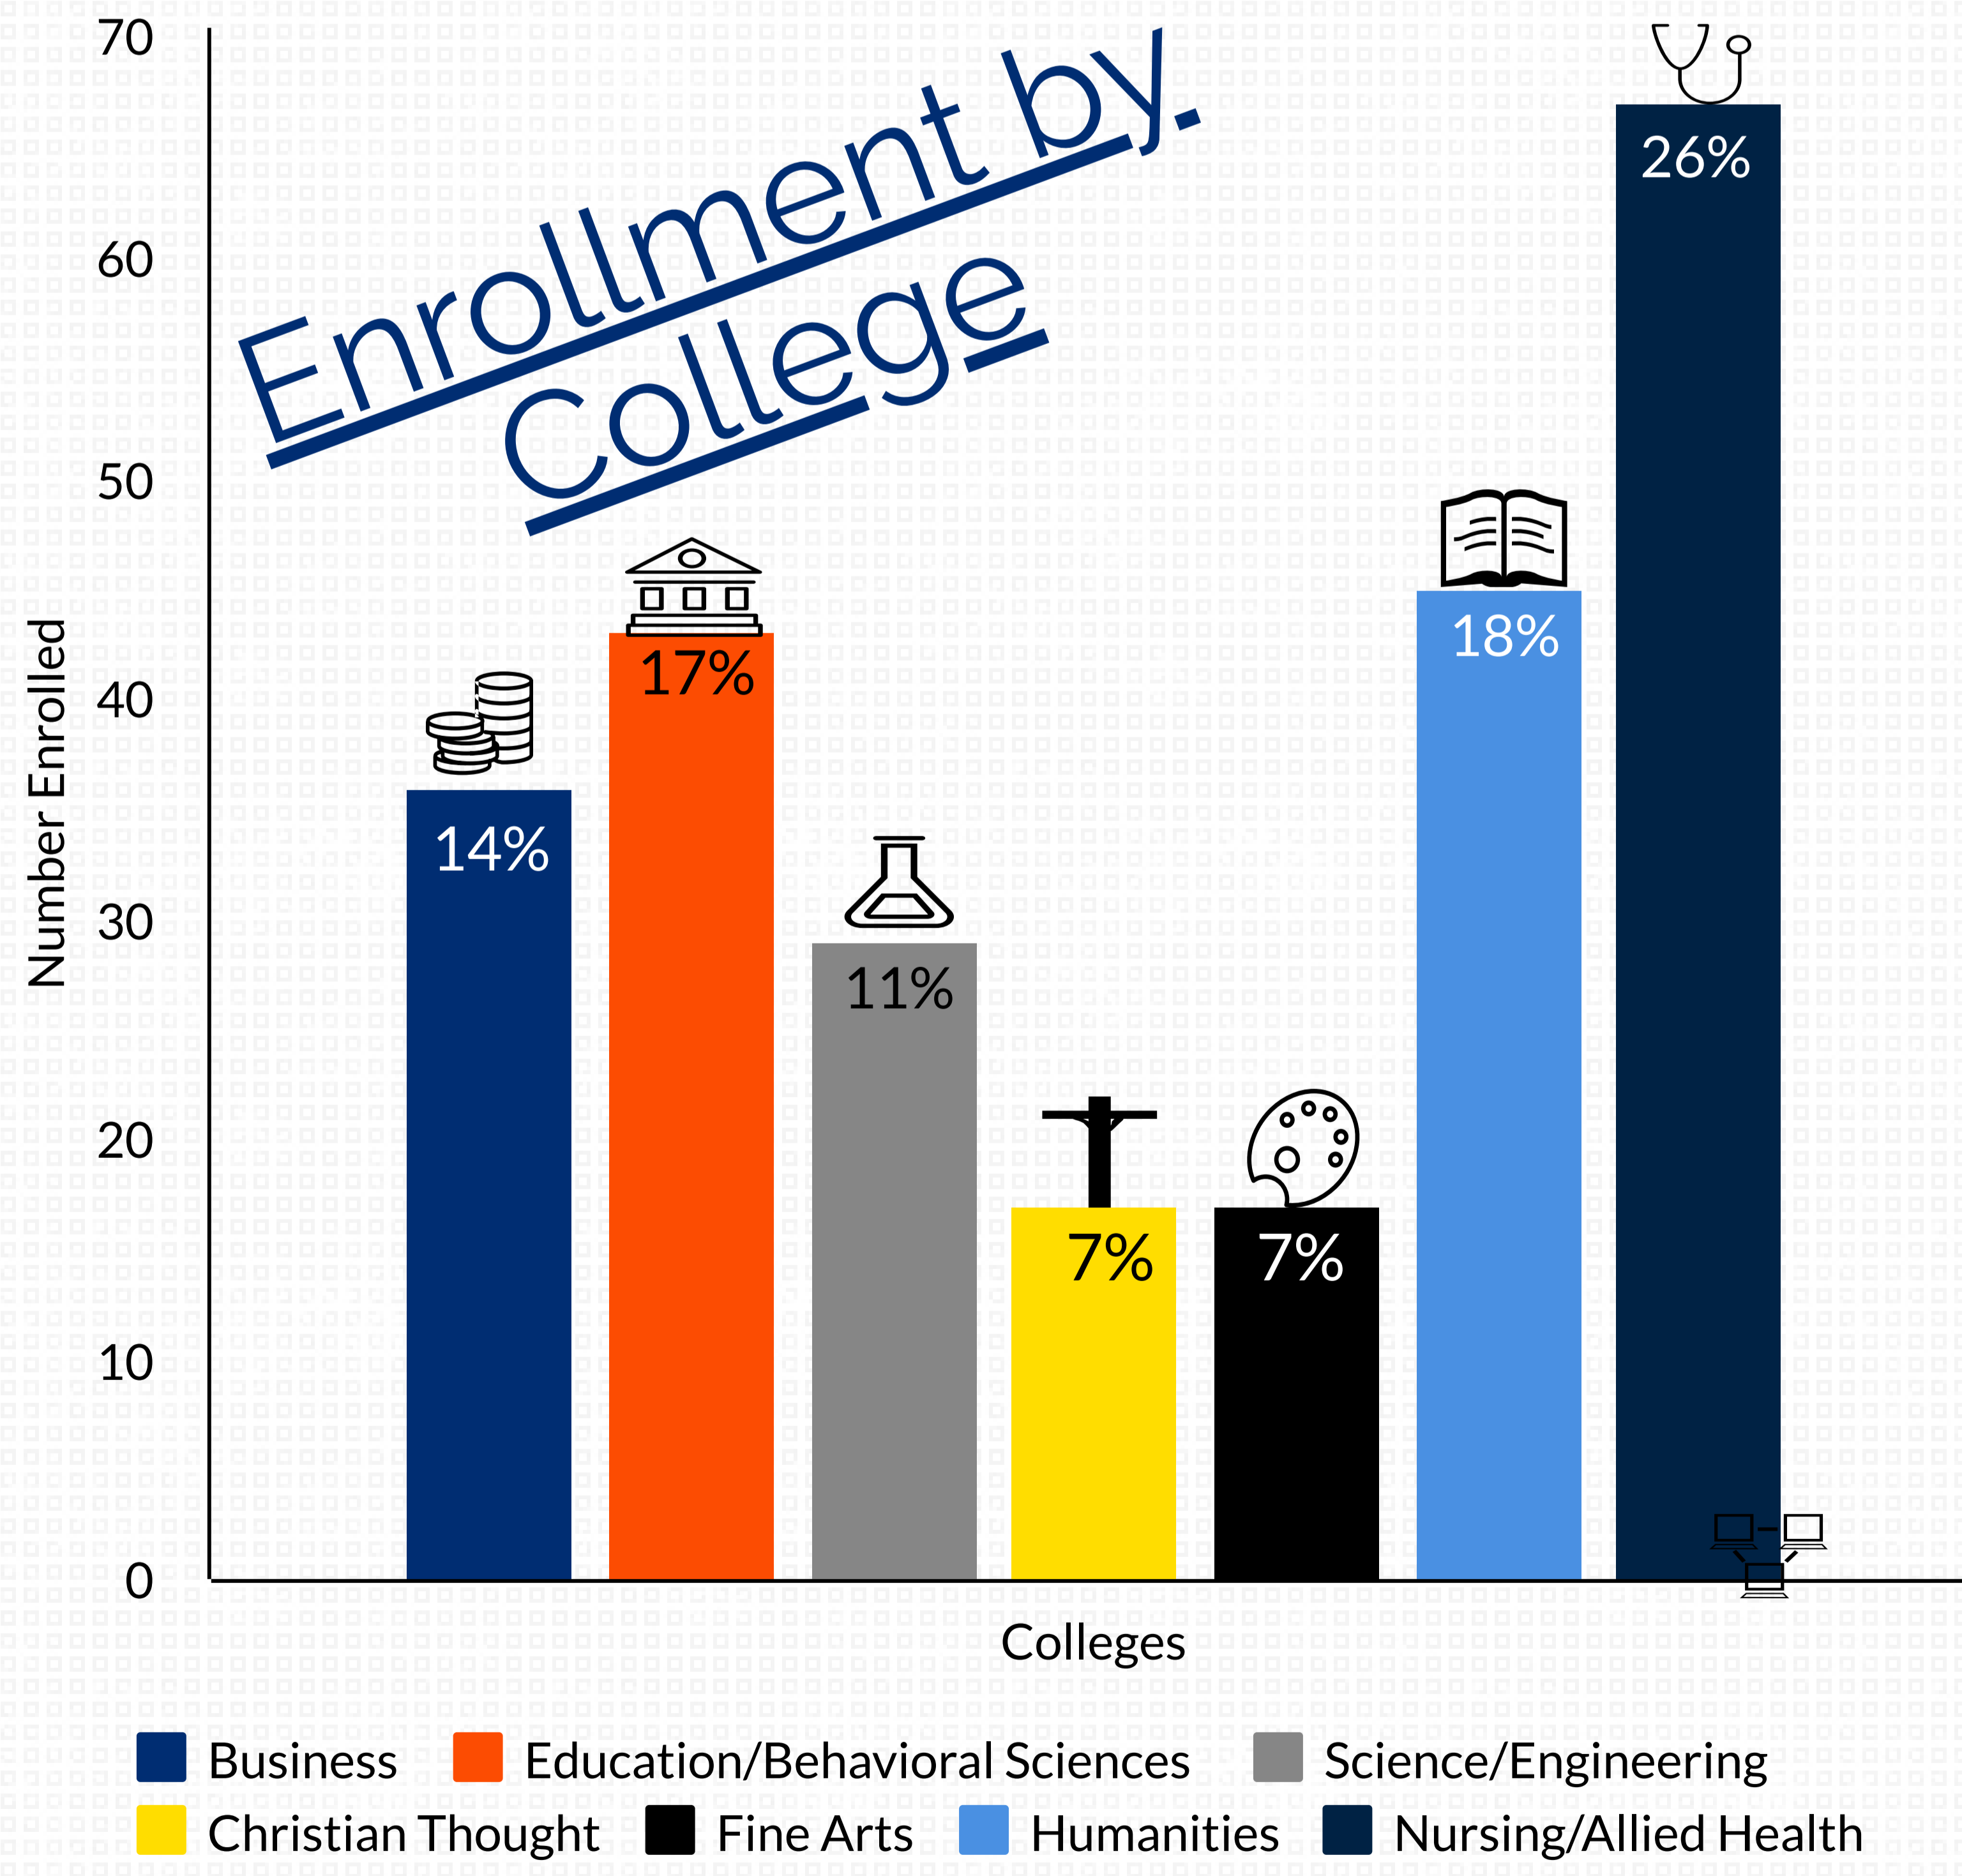

Enrollment

New Transfer Students

Who our 254 students are...

67%

Female

55%

Full-Time

35%

100% Online

Ethnicity/Race

White (29.53%) African American/Black (22.44%) Asian (6.3%)
 Hispanic (27.95%) Two or More Races (3.54%)
 Non-Resident Alien (7.48%) Unknown (2.76%)

Business Education/Behavioral Sciences Science/Engineering
 Christian Thought Fine Arts Humanities Nursing/Allied Health